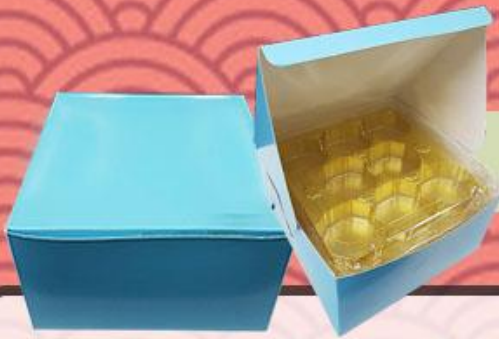

Bulk Pricing

21 September 2021

FACTORY-DIRECT SNOWSKIN MOONCAKE

24 pcs/box

(Single Variety)

Product is sold frozen. Once thawed, keep at 4 Celsius and consume within 2 days.

Non-liquor:
\$3.25/PC

Sea-salt Yam

Nakayama Matcha

Sesame

French Choc 72%

Luscious Liqueur:
\$4.20/PC

Rum Raisin

Hazelnut Frangelico

Champagne

Blackforest